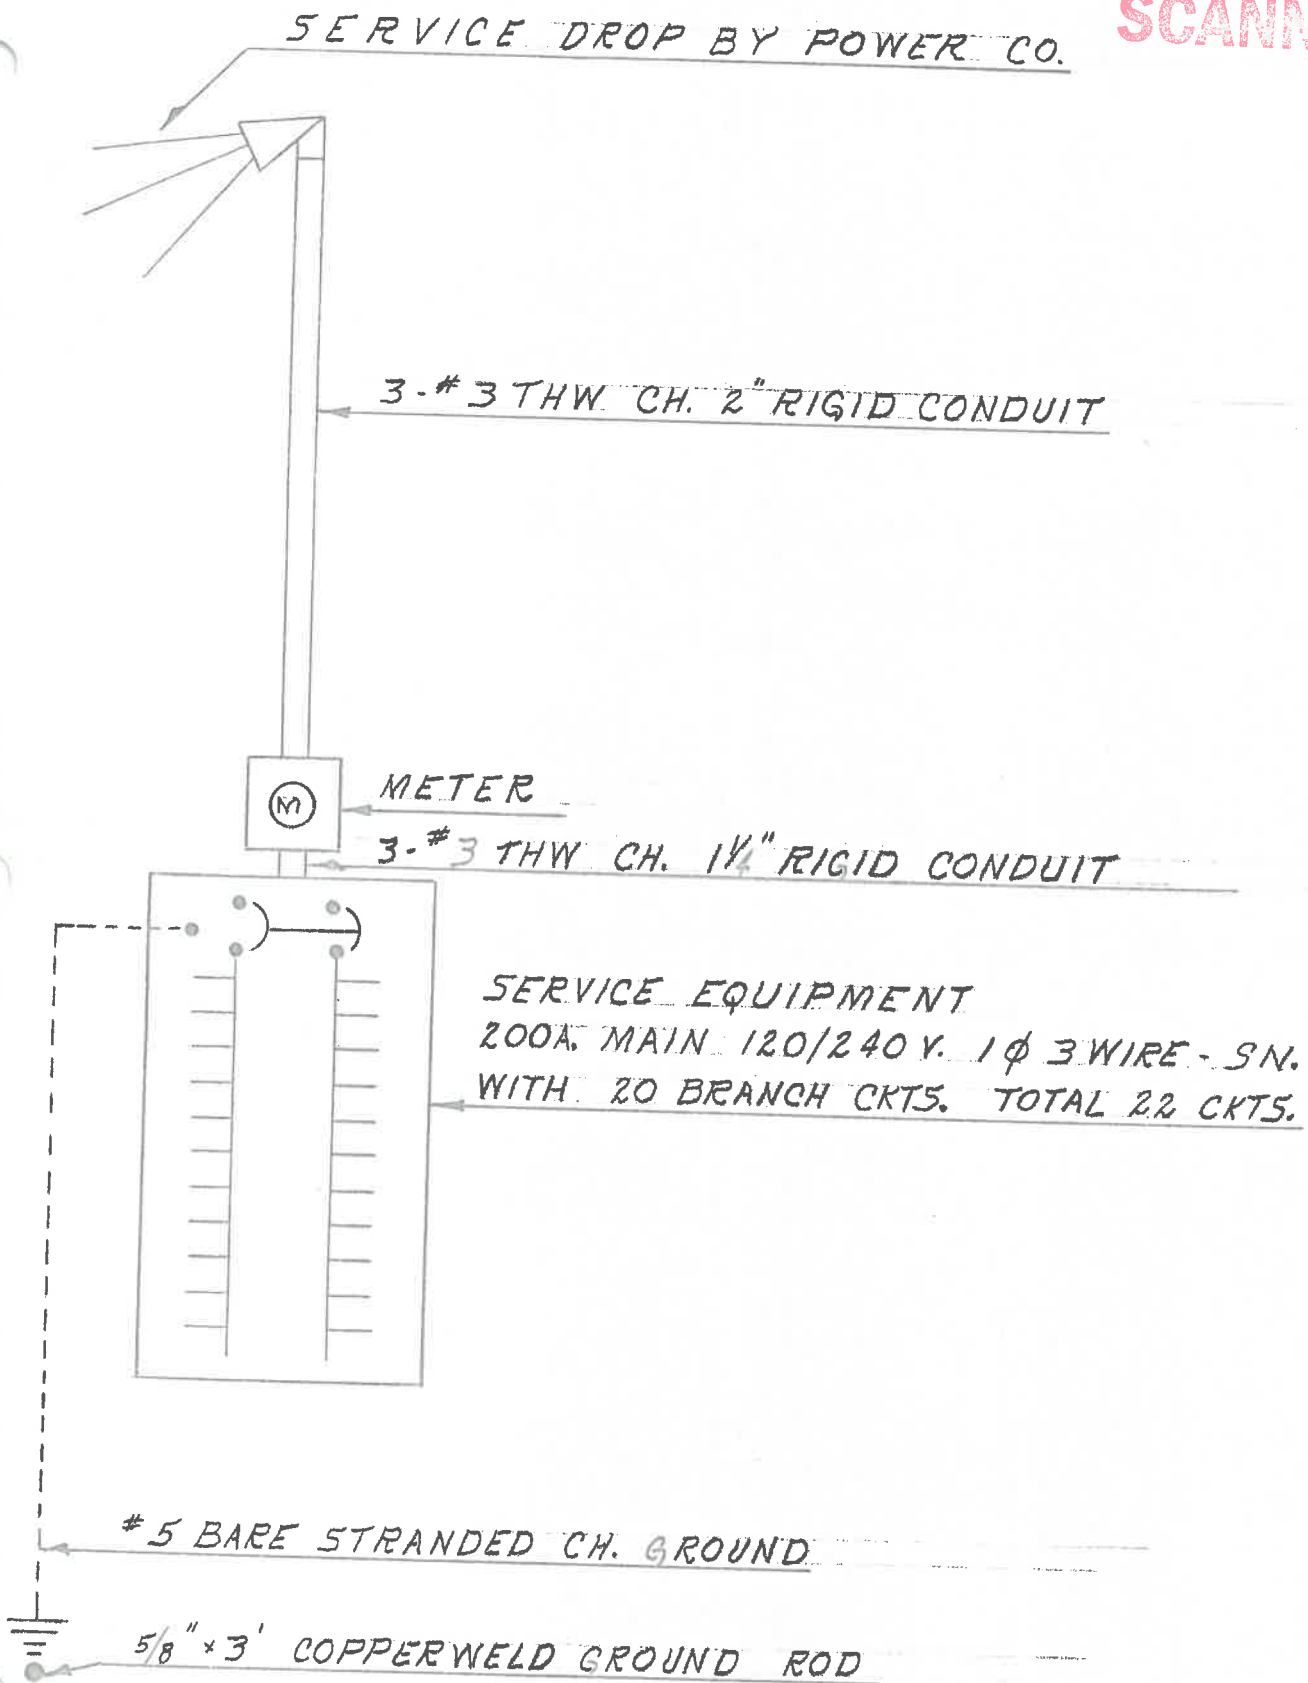

40 Bordeaux

SCANNED

RISER DIAGRAM